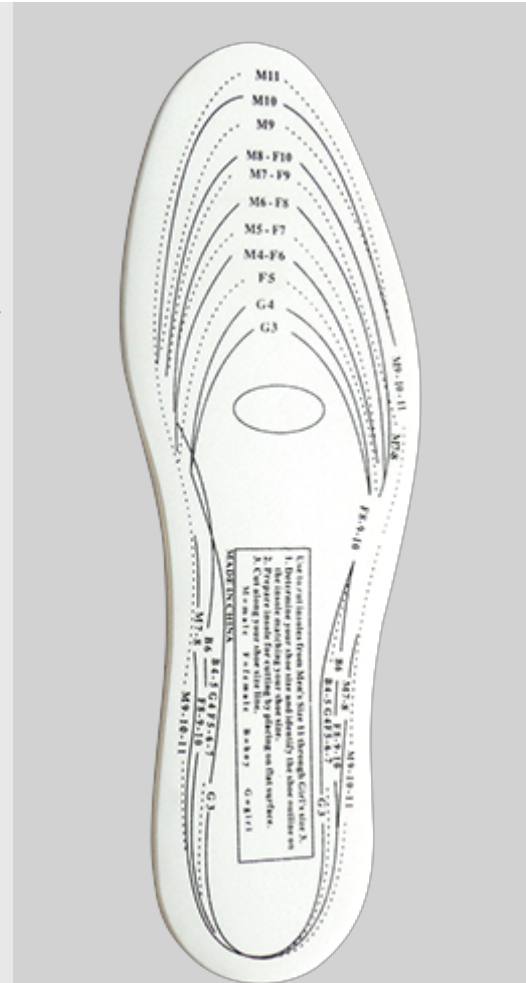

### FC87 - Memory Foam Insole

**Collection:** Footwear Accessories

**Range:** Footwear

**Material Outsole:** Memory Foam

### Product information

Ergonomically designed insole which moulds to the individual foot shape. Provides all day long comfort and support. Trim to size for the perfect fit.

#### Features

- 10mm thickness
- Ergonomically designed insole moulds to the individual's foot shape
- Provides all day comfort and support
- Trim to size for the perfect fit
- Retail bag which aids presentation for retail sales